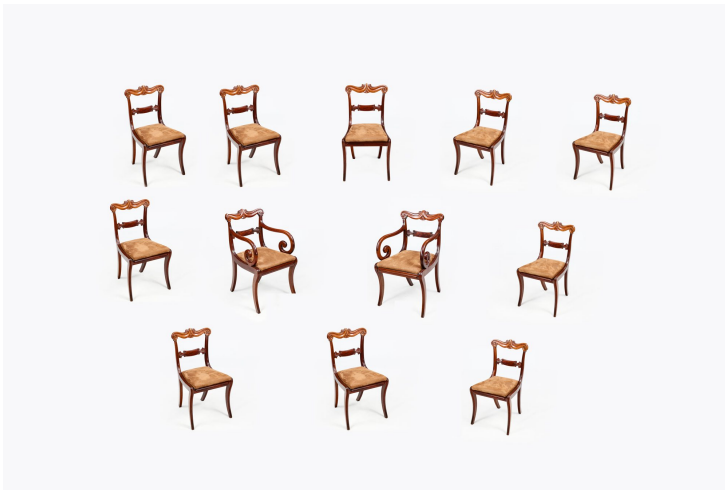

O'Sullivan Antiques

11264 - Set of Twelve Early 19th Century Regency Mahogany Dining Chairs

Item Categories: [Chairs and Seating](#), [Dining Chairs](#), [Furniture](#), [New In Dublin](#)

Item Page: <https://osullivanantiques.com/item/11264-set-of-twelve-early-19th-century-regency-mahogany-dining-chairs/>

Item Description

Set of twelve early 19th Century Regency mahogany dining chairs with carved scroll detail to top rail, carved fan detail to horizontal splats, and sabre legs. Including a pair of carvers with scroll arm rests.

Price on Request

Dimensions

- Height: 33.5 inches (85 cm)
- Width: 19 inches (48 cm)
- Depth: 17 inches (43 cm)

Item Gallery