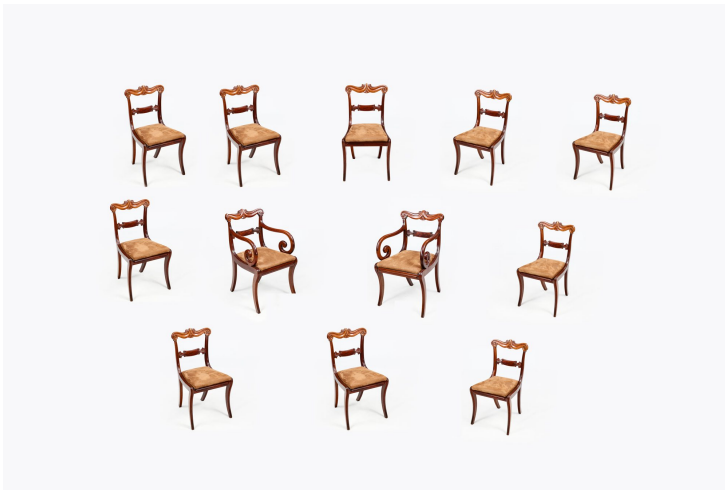

# 11264 - Set of Twelve Early 19th Century Regency Mahogany Dining Chairs

**Item Categories:** [Chairs and Seating](#), [Dining Chairs](#), [Furniture](#), [New In Dublin](#)

**Item Page:** <https://osullivanantiques.com/item/11264-set-of-twelve-early-19th-century-regency-mahogany-dining-chairs/>

## Item Description

Set of twelve early 19th Century Regency mahogany dining chairs with carved scroll detail to top rail, carved fan detail to horizontal splats, and sabre legs. Including a pair of carvers with scroll arm rests.

## Dimensions

- Height: 33.5 inches (85 cm)
- Width: 19 inches (48 cm)
- Depth: 17 inches (43 cm)