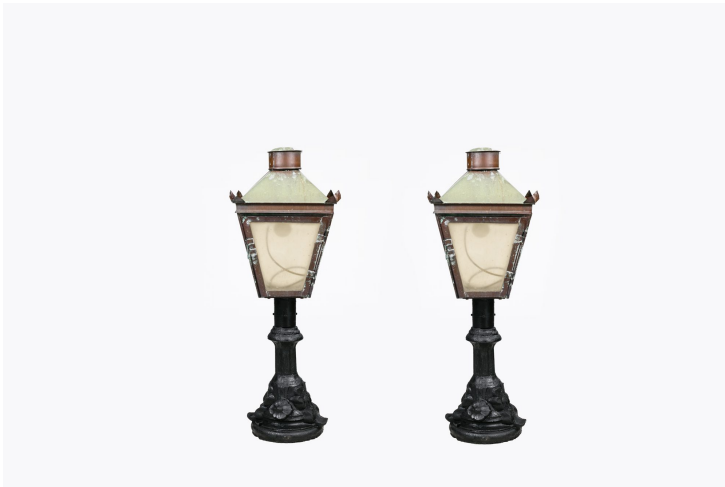

## 11263 - Pair of 19th Century Large Outdoor Lanterns

Item Categories: [Chandeliers and Lanterns](#), [Lighting](#), [New In Dublin](#)

Item Page: <https://osullivanantiques.com/item/11263-pair-of-19th-century-large-outdoor-lanterns/>

### Item Description

Pair of 19th Century large outdoor lanterns with rectangular copper shades supported by cast stone bases featuring a shamrock design in relief. Circa 1840. With additional shade.

Price on Request

### Dimensions

- Height: 39 inches (99 cm)
- Width: 14 inches (36 cm)
- Depth: 14 inches (36 cm)