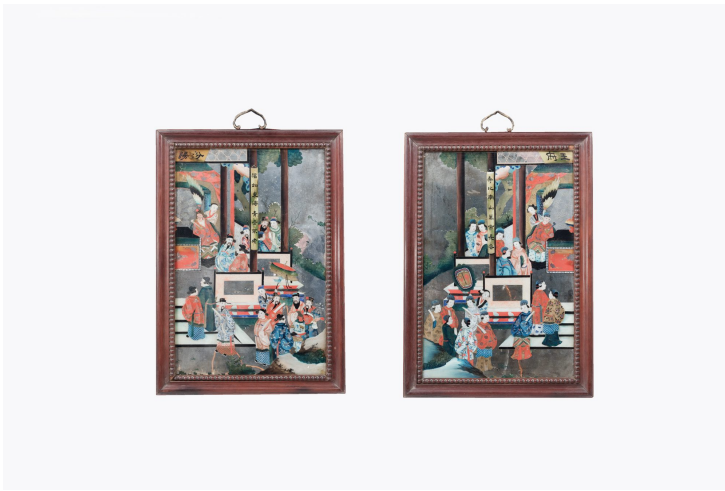

11208 - 19th Century Pair Qing Dynasty Reverse Painted Mirrors

Item Categories: [Miscellaneous](#), [New In Dublin](#)

Item Page: <https://osullivanantiques.com/item/11208-19th-century-pair-qing-dynasty-reverse-painted-mirrors/>

Item Description

19th Century Pair Qing Dynasty Reverse Painted Mirrors depicting Court Scenes. Featuring Royal Figures and their servants and advisors. All wearing colourful traditional garments. A clean design rendered in vibrant shades and geometric shapes.

To create the reverse glass paintings, artisans traced the outlines of their designs on the back of the plate and, using a special steel implement, scraped away the mirror backing to reveal glass that could then be painted. Several layers of paint were applied to one side of the glass, in the reverse order of those laid down on an easel or panel painting, while the painting would be viewed from the other side.

Price On Request

Dimensions

- Height: 27 inches
- Width: 19.5 inches

Item Gallery