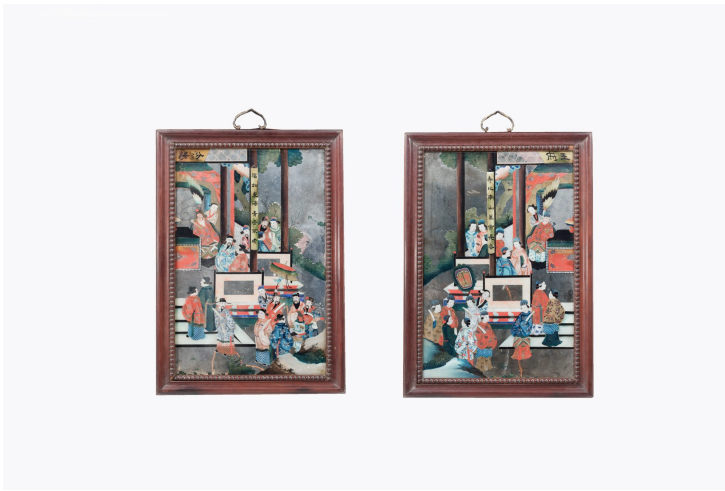

O'Sullivan Antiques

11208 - 19th Century Pair Qing Dynasty Reverse Painted Mirrors

Item Categories: [Miscellaneous](#), [New In Dublin](#)

Item Page: <https://osullivanantiques.com/item/11208-19th-century-pair-qing-dynasty-reverse-painted-mirrors/>

Item Description

19th Century Pair Qing Dynasty Reverse Painted Mirrors depicting Court Scenes. Featuring Royal Figures and their servants and advisors. All wearing colourful traditional garments. A clean design rendered in vibrant shades and geometric shapes.

To create the reverse glass paintings, artisans traced the outlines of their designs on the back of the plate and, using a special steel implement, scraped away the mirror backing to reveal glass that could then be painted. Several layers of paint were applied to one side of the glass, in the reverse order of those laid down on an easel or panel painting, while the painting would be viewed from the other side.

Price On Request

Dimensions

- Height: 27 inches
- Width: 19.5 inches

Item Gallery