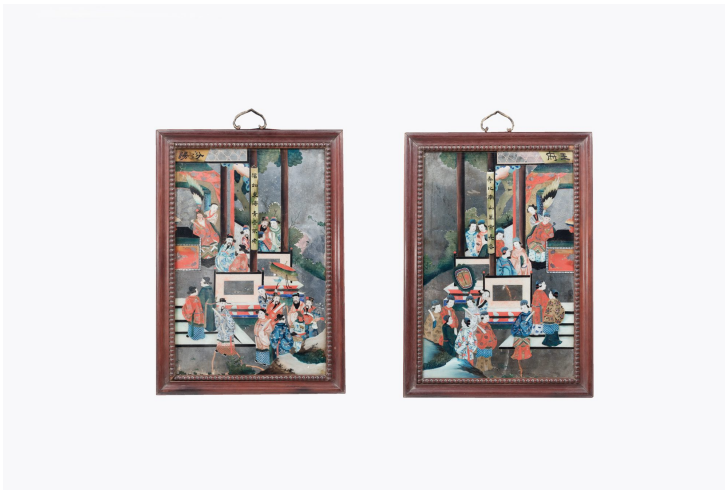

# 11208 - 19th Century Pair Qing Dynasty Reverse Painted Mirrors

**Item Categories:** [Miscellaneous](#), [New In Dublin](#)

**Item Page:** <https://osullivanantiques.com/item/11208-19th-century-pair-qing-dynasty-reverse-painted-mirrors/>

## Item Description

19th Century Pair Qing Dynasty Reverse Painted Mirrors depicting Court Scenes. Featuring Royal Figures and their servants and advisors. All wearing colourful traditional garments. A clean design rendered in vibrant shades and geometric shapes.

To create the reverse glass paintings, artisans traced the outlines of their designs on the back of the plate and, using a special steel implement, scraped away the mirror backing to reveal glass that could then be painted. Several layers of paint were applied to one side of the glass, in the reverse order of those laid down on an easel or panel painting, while the painting would be viewed from the other side.

## Dimensions

- Height: 27 inches
- Width: 19.5 inches