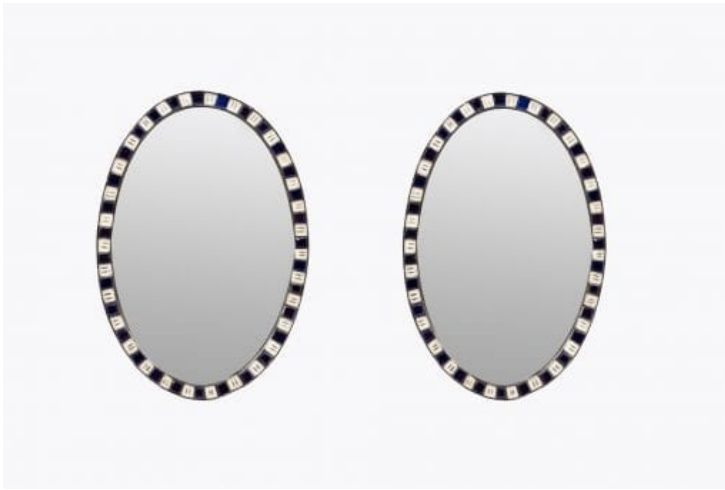

O'Sullivan Antiques

10726 - 18th Century Pair of Irish Waterford Mirrors

Item Categories: [Mirrors](#), [New In Dublin](#)

Item Page: <https://osullivanantiques.com/item/10726-early-19th-century-pair-of-irish-waterford-mirrors/>

Item Description

18th Century Pair of Irish Waterford mirrors, the period plate of oval form set within frame of alternating faceted blue and clear glass studs.

Dimensions

- Height: 17 inches (43.2 cm)
- Width: 11.25 inches (28.5 cm)